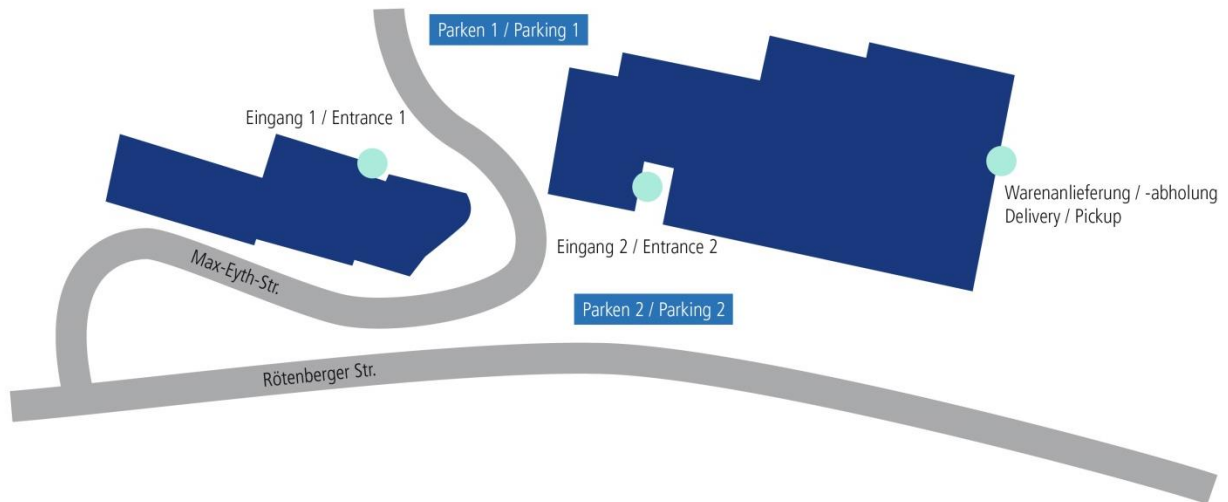

So finden Sie uns! / How to meet us!

MAFAC – E. Schwarz GmbH & Co. KG
Max-Eyth-Str. 2
72275 Alpirsbach
Tel. +49 7444 9509 0

Eingang 1 / Entrance 1 Customer Center Parken 1 / Parking 1

In diesem Gebäude befinden sich: / The departments below are situated in this building:

- Customer Support mit Technikum (EG) / Customer Support with demonstration room (ground floor)
- Marketing und Vertrieb (OG) / Marketing and Sales (upper floor)

Eingang 2 / Entrance 2 Parken 2 / Parking 2